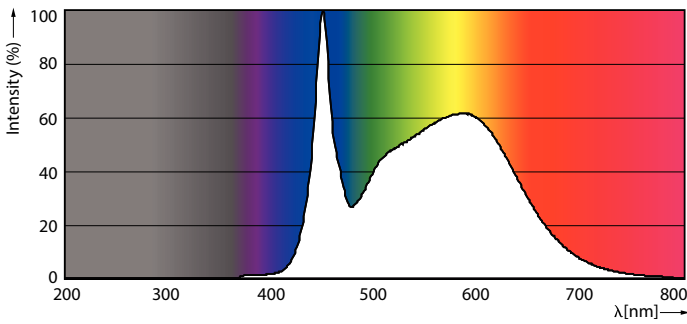

8-5W G13

8-5W G13 830 3000K