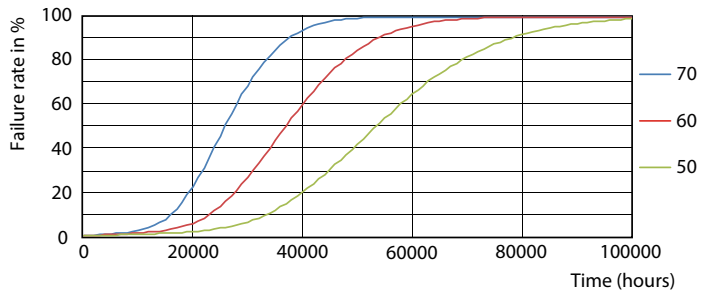

CorePro LEDtube MainsFit T8

Lifetime

8-5W G13