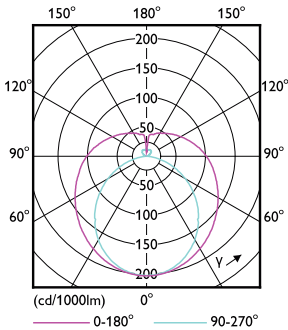

Product data

General Information		Lamp Current (Max)	
Cap-Base	G13 [Medium Bi-Pin Fluorescent]	Lamp Current (Min)	75 mA
Nominal Lifetime (Nom)	50000 h	Starting Time (Nom)	36 mA
Switching Cycle	50000X	Warm Up Time to 60% Light (Nom)	0.9 s
B50L70	50000 h	Power Factor (Nom)	0.9
Voltage (Nom)		120-277 V	
Light Technical		Temperature	
Color Code	850 [CCT of 5000K]	T-Ambient (Max)	45 °C
Beam Angle (Nom)	180 °	T-Ambient (Min)	-20 °C
Initial lumen (Nom)	1150 lm	T-Storage (Max)	65 °C
Luminous Flux (Rated) (Nom)	1150 lm	T-Storage (Min)	-40 °C
Rated Beam Angle	180 °	T-Case Maximum (Nom)	50 °C
Correlated Color Temperature (Nom)	5000 K	Controls and Dimming	
Color Consistency	<5	Dimmable	No
Color Rendering Index (Nom)	82	Mechanical and Housing	
LLMF At End Of Nominal Lifetime (Nom)	70 %	Product Length	600 mm
Operating and Electrical			
Input Frequency	50 to 60 Hz		
Power (Rated) (Nom)	8.5 W		

Product Data

Order product name	8.5T8/COR/24-850/MF1/G 10/1
--------------------	-----------------------------

EAN/UPC - Product	046677535483
Order code	535484
Numerator - Quantity Per Pack	1
Numerator - Packs per outer box	10
Material Nr. (12NC)	929001934104
Net Weight (Piece)	0.200 kg
Model Number	9290019341

Dimensional drawing

Product	D	A1	A2	A3
8.5T8PRO/24-850/BB11/G 10/1 FB	25.9 mm	589.5 mm	595.7 mm	604 mm

TLED MF CorePro 2ft 1100lm 5000K

Photometric data

8-5W G13

8-5W G13 830 3000K

CorePro LEDtube MainsFit T8