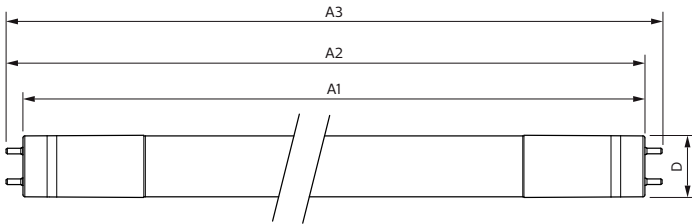

Product data

General Information		Lamp Current (Max)	
Cap-Base	G13 [Medium Bi-Pin Fluorescent]	Lamp Current (Min)	75 mA
Nominal Lifetime (Nom)	50000 h	Starting Time (Nom)	36 mA
Switching Cycle	50000X	Warm Up Time to 60% Light (Nom)	0.9 s
B50L70	50000 h	Power Factor (Nom)	0.9
Voltage (Nom)		120-277 V	
Light Technical		Temperature	
Color Code	850 [CCT of 5000K]	T-Ambient (Max)	45 °C
Beam Angle (Nom)	180 °	T-Ambient (Min)	-20 °C
Initial lumen (Nom)	1150 lm	T-Storage (Max)	65 °C
Luminous Flux (Rated) (Nom)	1150 lm	T-Storage (Min)	-40 °C
Rated Beam Angle	180 °	T-Case Maximum (Nom)	50 °C
Correlated Color Temperature (Nom)	5000 K	Controls and Dimming	
Color Consistency	<5	Dimmable	No
Color Rendering Index (Nom)	82	Mechanical and Housing	
LLMF At End Of Nominal Lifetime (Nom)	70 %	Product Length	600 mm
Operating and Electrical			
Input Frequency	50 to 60 Hz		
Power (Rated) (Nom)	8.5 W		

Product Data

Order product name	8.5T8/COR/24-850/MF1/G 10/1
--------------------	-----------------------------

EAN/UPC - Product	046677535483
Order code	535484
Numerator - Quantity Per Pack	1
Numerator - Packs per outer box	10
Material Nr. (12NC)	929001934104
Net Weight (Piece)	0.200 kg
Model Number	9290019341

Dimensional drawing

Product	D	A1	A2	A3
8.5T8PRO/24-850/BB11/G 10/1 FB	25.9 mm	589.5 mm	595.7 mm	604 mm

TLED MF CorePro 2ft 1100lm 5000K

Photometric data

8-5W G13

8-5W G13 830 3000K

CorePro LEDtube MainsFit T8