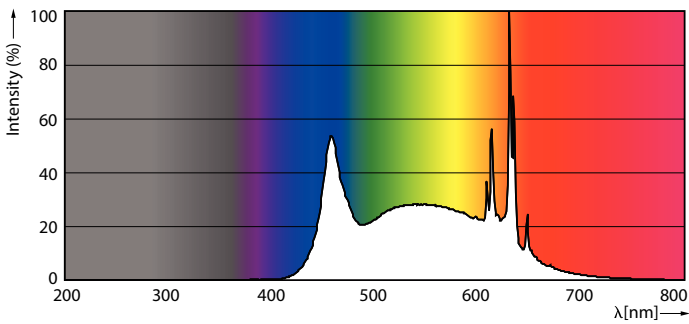

| Light technical | |
|---------------------------------------|---------------------|
| Color Code | 950 [CCT of 5000K] |
| Beam Angle (Nom) | 250° |
| Initial lumen (Nom) | 800 lm |
| Color Designation | Daylight |
| Correlated Color Temperature (Nom) | 5000 K |
| Luminous Efficacy (rated) (Nom) | 90.00 lm/W |
| Color Consistency | <4 |
| Color Rendering Index (Nom) | 90 |
| LLMF At End Of Nominal Lifetime (Nom) | 70 % |

A-Shape LED

Net Weight (Piece) 0.060 kg

Dimensional drawing

8.8A19/PER/950/P/E26/DIM 6/1FB T20

| Product | D | C |
|------------------------------------|---------|----------|
| 8.8A19/PER/950/P/E26/DIM 6/1FB T20 | 62.5 mm | 111.5 mm |

Photometric data

40 60 75 100W E26 A19 A21 Frosted

60W E26 A19 950 Frosted

60W E26 A19 950 Frosted

A-Shape LED

Lifetime

15K LED

15K LMP