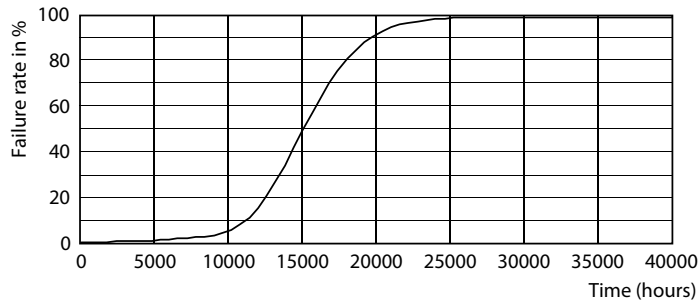

Photometric data

40 60 75 100W E26 A19 A21 Frosted

60W E26 A19 950 Frosted

60W E26 A19 950 Frosted

A-Shape LED

Lifetime

15K LED

15K LMP