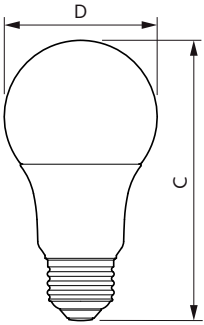

| Product data | |
|---------------------------------|------------------------------------|
| Order product name | 8.8A19/PER/950/P/E26/DIM 6/1FB T20 |
| EAN/UPC - Product | 046677550455 |
| Order code | 550459 |
| Numerator - Quantity Per Pack | 1 |
| Numerator - Packs per outer box | 6 |
| Material Nr. (12NC) | 929002036304 |

A-Shape LED

Net Weight (Piece) 0.060 kg

Dimensional drawing

8.8A19/PER/950/P/E26/DIM 6/1FB T20

| Product | D | C |
|------------------------------------|---------|----------|
| 8.8A19/PER/950/P/E26/DIM 6/1FB T20 | 62.5 mm | 111.5 mm |