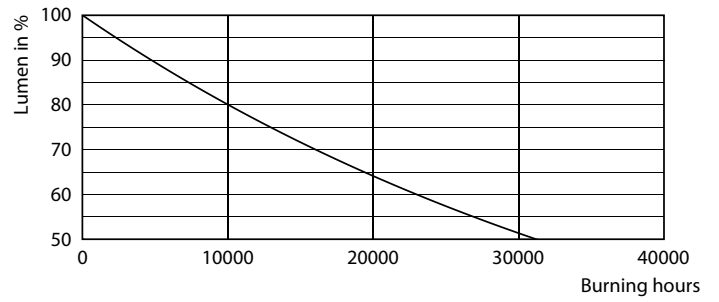

Photometric data

40 60 75 100W E26 A19 A21 Frosted

60W E26 A19 950 Frosted

60W E26 A19 950 Frosted

A-Shape LED

Lifetime

15K LED

15K LMP