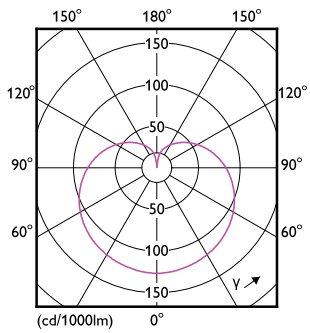

A-Shape LED

Net Weight (Piece) 0.060 kg

Dimensional drawing

8.8A19/PER/950/P/E26/DIM 6/1FB T20

| Product | D | C |
|------------------------------------|---------|----------|
| 8.8A19/PER/950/P/E26/DIM 6/1FB T20 | 62.5 mm | 111.5 mm |

Photometric data

40 60 75 100W E26 A19 A21 Frosted

60W E26 A19 950 Frosted

60W E26 A19 950 Frosted

A-Shape LED

Lifetime

15K LED

15K LMP