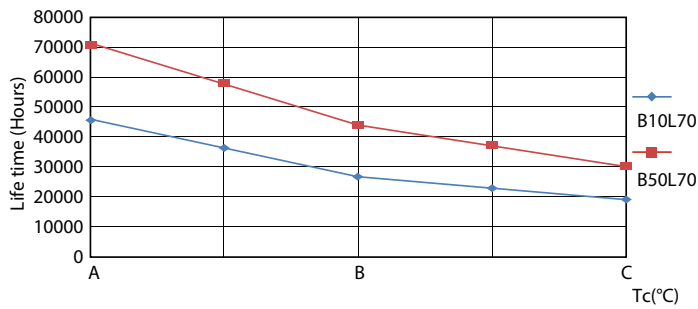

Product data

General information	
Base	G13 [Medium Bi-Pin Fluorescent]
EU RoHS compliant	Yes
Nominal Lifetime (Nom)	70000 h
Switching Cycle	50000
Technical Type	LEDTECH-LOV
Tier	MasterClass
Light technical	
Color Code	830 [CCT of 3000K]
Beam Angle (Nom)	180 °
Initial lumen (Nom)	1500 lm
Color Designation	White (WH)
Correlated Color Temperature (Nom)	3000 K
Luminous Efficacy (rated) (Nom)	168 lm/W
Color Consistency	<6
Color Rendering Index (Nom)	80
LLMF At End Of Nominal Lifetime (Nom)	70 %

LEDtube MAS 8,9W G13 1500lm 830

Photometric data

LEDtube MAS 8,9W G13 1500lm

Lifetime

LEDtube MAS 8,9W 70K LumenVsTc

Life Expectancy Diagram

LEDtube_70K_LifetimeVsTc-LED

LEDtube_70K_FailureRate-LED