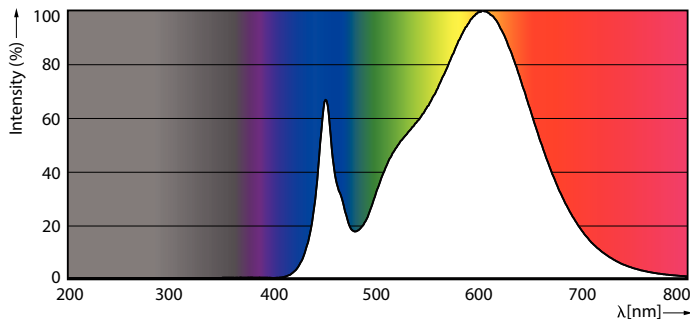

Photometric data

LEDtube MAS 8,9W G13 1500lm 830

LEDtube MAS 8,9W G13 1500lm 830