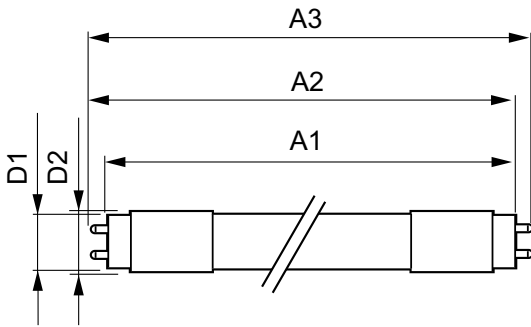

Product data

General information	
Base	G13 [Medium Bi-Pin Fluorescent]
EU RoHS compliant	Yes
Nominal Lifetime (Nom)	70000 h
Switching Cycle	50000
Technical Type	LEDTECH-LOV
Tier	MasterClass
Light technical	
Color Code	830 [CCT of 3000K]
Beam Angle (Nom)	180 °
Initial lumen (Nom)	1500 lm
Color Designation	White (WH)
Correlated Color Temperature (Nom)	3000 K
Luminous Efficacy (rated) (Nom)	168 lm/W
Color Consistency	<6
Color Rendering Index (Nom)	80
LLMF At End Of Nominal Lifetime (Nom)	70 %

T8

Controls and dimming

Dimmable Only with specific dimmers

Mechanical and housing

Bulb Finish Frosted
Bulb Material Plastic
Product Length 47-1/4 in
Bulb Shape Tube, double-ended

Approval and application

Energy Saving Product Yes
Approval Marks RoHS compliance UL certificate DLC compliance

Energy Consumption kWh/1000 h - kWh

Product data

Order product name 8.9T8/MAS/48-830/IF15/P/DIM 10/1
EAN/UPC - Product 046677565589
Order code 565580
Numerator - Quantity Per Pack 1
Numerator - Packs per outer box 10
Material Nr. (12NC) 929003025304
Net Weight (Piece) 0.364 lb
Model Number 9290030253

Dimensional drawing

8.9T8/MAS/48-830/IF15/P/DIM 10/1

Product	D1	D2	A1	A2	A3
8.9T8/MAS/48-830/IF15/P/DIM 10/1	1-1/16 in	1-1/16 in	47-3/16 in	47-1/2 in	47-3/4 in

Photometric data

LEDtube MAS 8,9W G13 1500lm 830