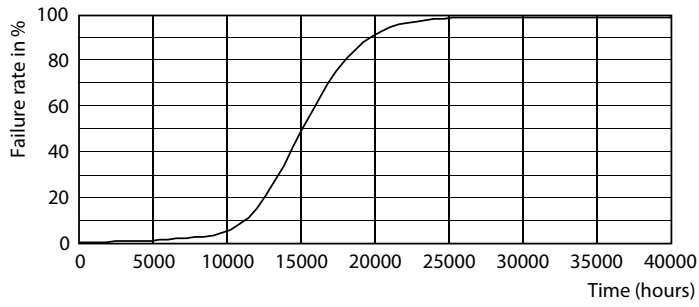

Contractor-grade Plastic (Non-Dimmable) A-Shape Lamps

Lifetime

Life Expectancy Diagram