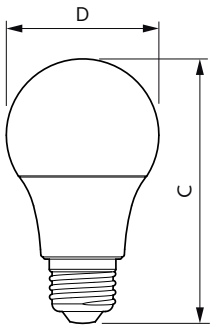

Approval and Application

EU RoHS compliant	Yes
T20 compliant	No

Application Conditions

can it be used in closed luminaires	No
-------------------------------------	----

Product Data

Order product name	9A19/CNG/850/FR/P/E26/ND 4/1CT
Full product name	9A19/CNG/850/FR/P/E26/ND 4/1CT
Order code	588947
Material Nr. (12NC)	929002311464
Numerator - Quantity Per Pack	1
Net Weight (Piece)	0.051 lb
EAN/UPC - Product/Case	046677588946
Numerator - Packs per outer box	4
EAN/UPC - Case	50046677588941

Dimensional drawing

Product	D	C
9A19/CNG/850/FR/P/E26/ND 4/1CT	2-3/8 inch	4-1/8 inch

Photometric data

General uniform lighting - 9A19/CNG/850/FR/P/E26/ND 4/1CT

Spectral Power Distribution Colour - 9A19/CNG/850/FR/P/E26/ND 4/1CT