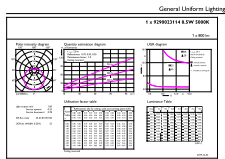

Approval and Application

EU RoHS compliant	Yes
T20 compliant	No

Application Conditions

can it be used in closed luminaires	No
-------------------------------------	----

Product Data

Order product name	9A19/CNG/850/FR/P/E26/ND 4/1CT
Full product name	9A19/CNG/850/FR/P/E26/ND 4/1CT
Order code	588947
Material Nr. (12NC)	929002311464
Numerator - Quantity Per Pack	1
Net Weight (Piece)	0.051 lb
EAN/UPC - Product/Case	046677588946
Numerator - Packs per outer box	4
EAN/UPC - Case	50046677588941

Dimensional drawing

Product	D	C
9A19/CNG/850/FR/P/E26/ND 4/1CT	2-3/8 inch	4-1/8 inch

Photometric data

General uniform lighting - 9A19/CNG/850/FR/P/E26/ND 4/1CT

Spectral Power Distribution Colour - 9A19/CNG/850/FR/P/E26/ND 4/1CT