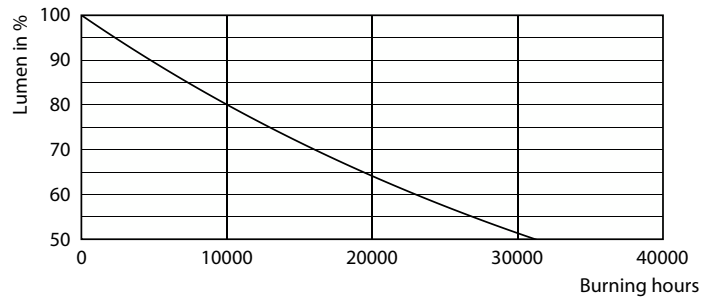

Contractor-grade Plastic (Non-Dimmable) A-Shape Lamps

Lifetime

Lumen Maintenance Diagram - 9A19/CNG/850/FR/P/E26/ND 4/1CT