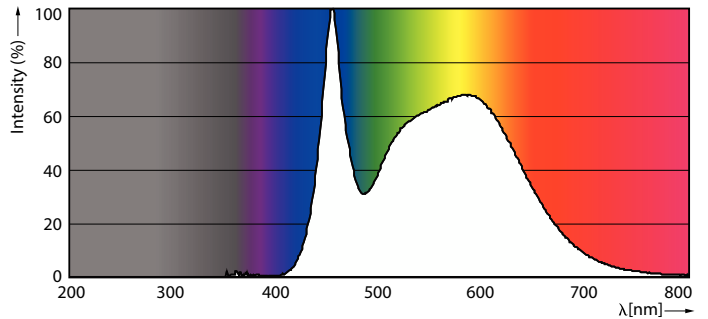

Light Technical	
Color Code	850 [CCT of 5000K]
Beam Angle (Nom)	150 degree(s)
Luminous Flux	800 lm
Color Designation	Daylight
Luminous Efficacy (rated) (Nom)	88 lm/W
Correlated Color Temperature (Nom)	5000 K
Color Consistency	<6
Color rendering index (CRI)	80
LLMF At End Of Nominal Lifetime (Nom)	70 %

Approval and Application

EU RoHS compliant	Yes
T20 compliant	No

Application Conditions

can it be used in closed luminaires	No
-------------------------------------	----

Product Data

Order product name	9A19/CNG/850/FR/P/E26/ND 4/1CT
Full product name	9A19/CNG/850/FR/P/E26/ND 4/1CT
Order code	588947
Material Nr. (12NC)	929002311464
Numerator - Quantity Per Pack	1
Net Weight (Piece)	0.051 lb
EAN/UPC - Product/Case	046677588946
Numerator - Packs per outer box	4
EAN/UPC - Case	50046677588941

Dimensional drawing

Product	D	C
9A19/CNG/850/FR/P/E26/ND 4/1CT	2-3/8 inch	4-1/8 inch

Photometric data

General uniform lighting - 9A19/CNG/850/FR/P/E26/ND 4/1CT

Spectral Power Distribution Colour - 9A19/CNG/850/FR/P/E26/ND 4/1CT