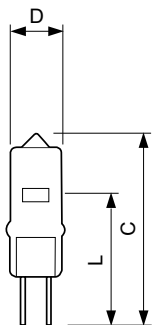

Low Voltage Capsules

Dimensional drawing

Product	D	L	C
LV Capsule BC35W /T4/12V/CAPSULE 12/1	12 mm	30 mm	44 mm

CAP Fighter 13103 35W GY6.35 12V CL