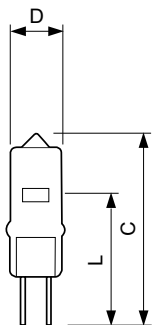

Low Voltage Capsules

Dimensional drawing

Product	D	L	C
LV Capsule BC50W/T4/12V/CAPSULE 12/1	12 mm	30 mm	44 mm

CAP Fighter 14730 50W GY6.35 12V CL