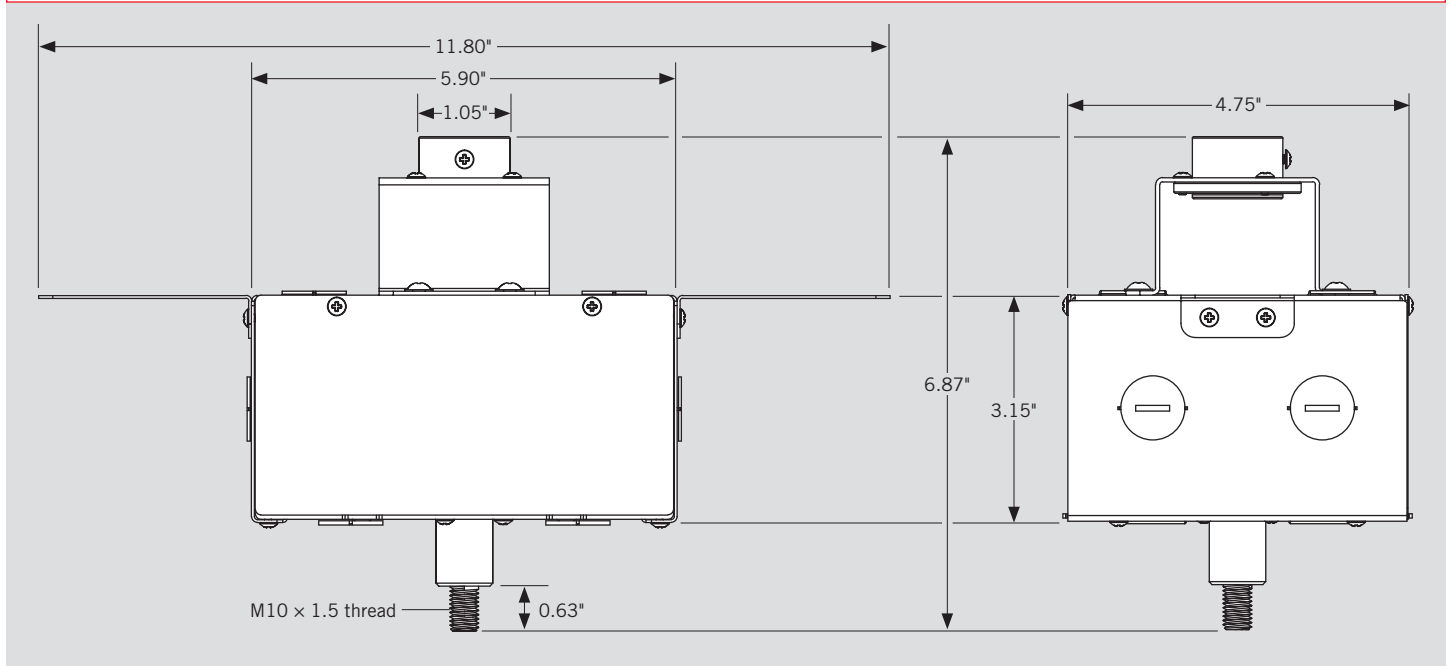

KT-RHLED-JBOX-PM /G2
JUNCTION BOX

DESCRIPTION

Junction Box; Optimized for Pole-Pendant and Step-Down Transformer Applications

5 YEAR
WARRANTY

SPECIFICATIONS

Catalog Number	Description
KT-RHLED-JBOX-PM /G2	Junction Box; Optimized for Pole-Pendant and Step-Down Transformer Applications

KT-RHLED-JBOX-PM /G2

JUNCTION BOX

ORDERING INFORMATION

ORDER CODE	PACK QTY.	UPC	Easy Code
KT-RHLED-JBOX-PM /G2	1	843654133300	RAQ-94

CATALOG NUMBER BREAKDOWN

KT-RHLED-JBOX-PM /G2

- 1
- 2
- 3
- 4
- 5
- 6

- 1** Keystone Technologies
- 2** Round High Bay
- 3** LED Technology
- 4** Junction Box
- 5** Pole Mount
- 6** Second Generation