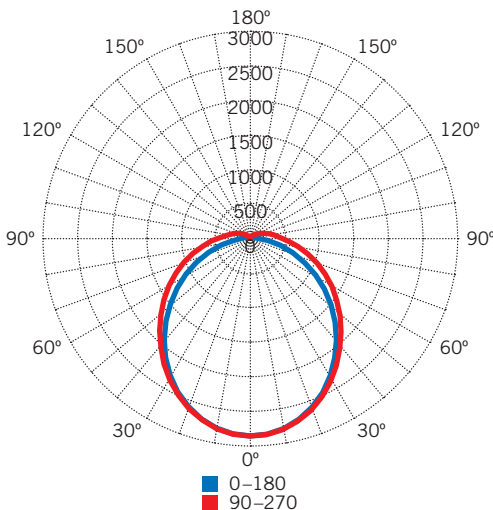

KT-VTLED90-8A-8XX-VDIM-P

VAPOR TIGHT FIXTURE

DESCRIPTION

8' 90W LED Vapor Tight Fixture | 120–277V Input | 0–10V Dimming | Premium Series

APPLICATION

Used for commercial and industrial rugged or outdoor applications

PRODUCT FEATURES

- Traditional design, narrow body, Vapor Tight fixture, suitable for rugged, demanding applications
- Powered by Keystone 0–10V dimming LED drivers
- IP65, suitable for wet location
- Smooth, diffused lens for even appearance
- Stainless steel lens clips
- 0–10V dimming, 10% minimum
- Compatible with Keystone SmartSafe emergency backups
- Ambient operating temperature: –20°C/–4°F to 50°C/122°F
- Impact resistance rating: IK10
- UL Listed 1598: Suitable for dry and damp locations
- THD: <20%
- PF: >0.95
- LED chip lifetime: L70>100,000 hours @ 25°C/77°F ambient fixture temperature
- Includes mounting hardware

PRODUCT SPECIFICATIONS

Catalog Number	Color Temperature	Nominal Length	Input Voltage	Wattage	CRI	Lumen Output	Efficacy
KT-VTLED90-8A-840-VDIM-P	4000K	8 ft.	120–277V	90W	>82.0	11,520	128 lm/W
KT-VTLED90-8A-850-VDIM-P	5000K	8 ft.	120–277V	90W	>82.0	11,700	130 lm/W

PHOTOMETRIC SPECIFICATIONS

LUMINOUS INTENSITY DISTRIBUTION

ZONAL LUMEN SUMMARY*

Zone	Flux (Lumens)	% Luminaire
0–20	1,372.13 lm	11.80%
0–30	2,886.53 lm	24.90%
0–40	4,680.60 lm	40.40%
0–60	8,203.60 lm	70.70%
0–80	10,497.06 lm	90.50%
0–90	11,016.61 lm	95.00%
10–90	10,659.29 lm	91.90%
20–40	3,308.48 lm	28.50%
20–50	5,149.42 lm	44.40%
40–70	4,882.44 lm	42.10%
60–80	2,293.46 lm	19.80%
70–80	934.02 lm	8.10%
80–90	519.55 lm	4.50%
90–110	437.04 lm	3.80%
90–120	514.97 lm	4.40%
90–130	546.88 lm	4.70%
90–150	568.25 lm	4.90%
90–180	582.18 lm	5.00%
110–180	145.14 lm	1.30%
0–180	11,598.79 lm	100.00%