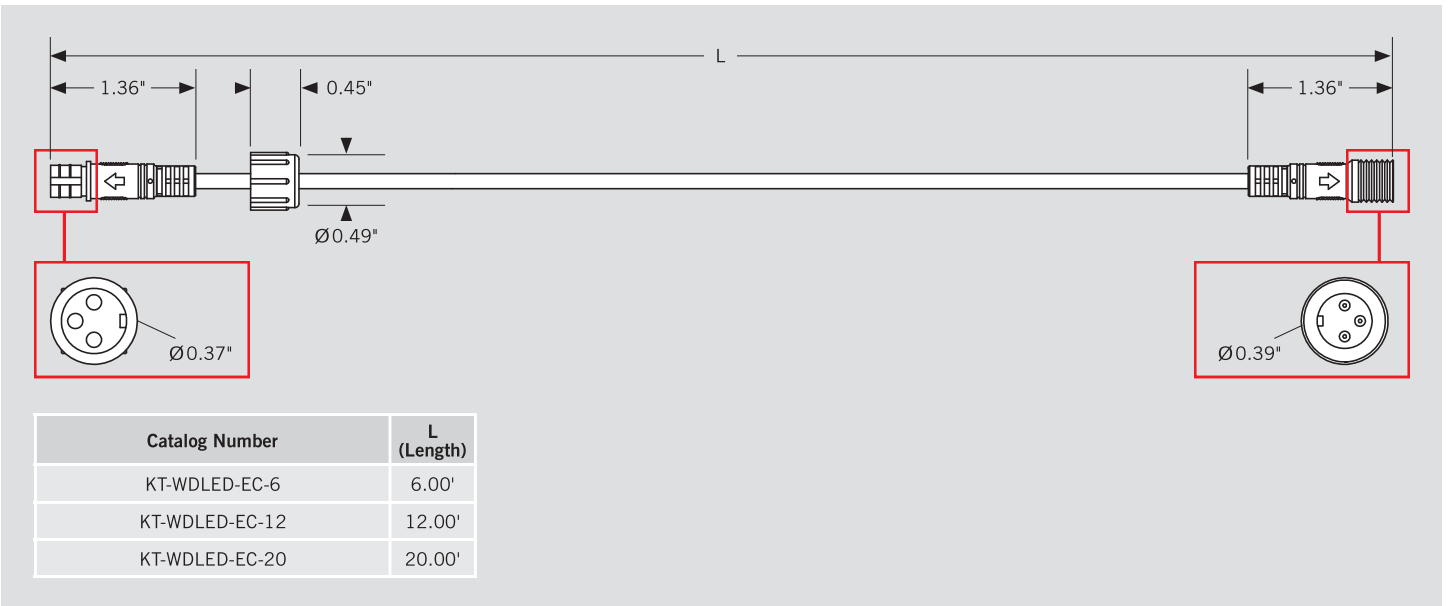

KT-WDLED-EC-X

EXTENSION CORD FOR REMOTE DRIVER DOWNLIGHTS

DESCRIPTION

Extension Cord for Keystone's Circa and Advanta RMT Downlights

PHYSICAL SPECIFICATIONS

KT-WDLED-EC-X

EXTENSION CORD FOR REMOTE DRIVER DOWNLIGHTS

ORDERING INFORMATION

Catalog Number	Pack Qty.	UPC	Easy Code
KT-WDLED-EC-6	1	843654139739	GOK-14
KT-WDLED-EC-12	1	843654139746	ECE-88
KT-WDLED-EC-20	1	843654139753	JLM-06

CATALOG NUMBER BREAKDOWN

KT-WDLED-EC-X

1 **2** **3** **4** **5**

- 1** Keystone Technologies
- 2** Wafer Downlight
- 3** LED Technology
- 4** Extension Cord
- 5** Size

5 Size

6	6' Length
12	12' Length
20	20' Length