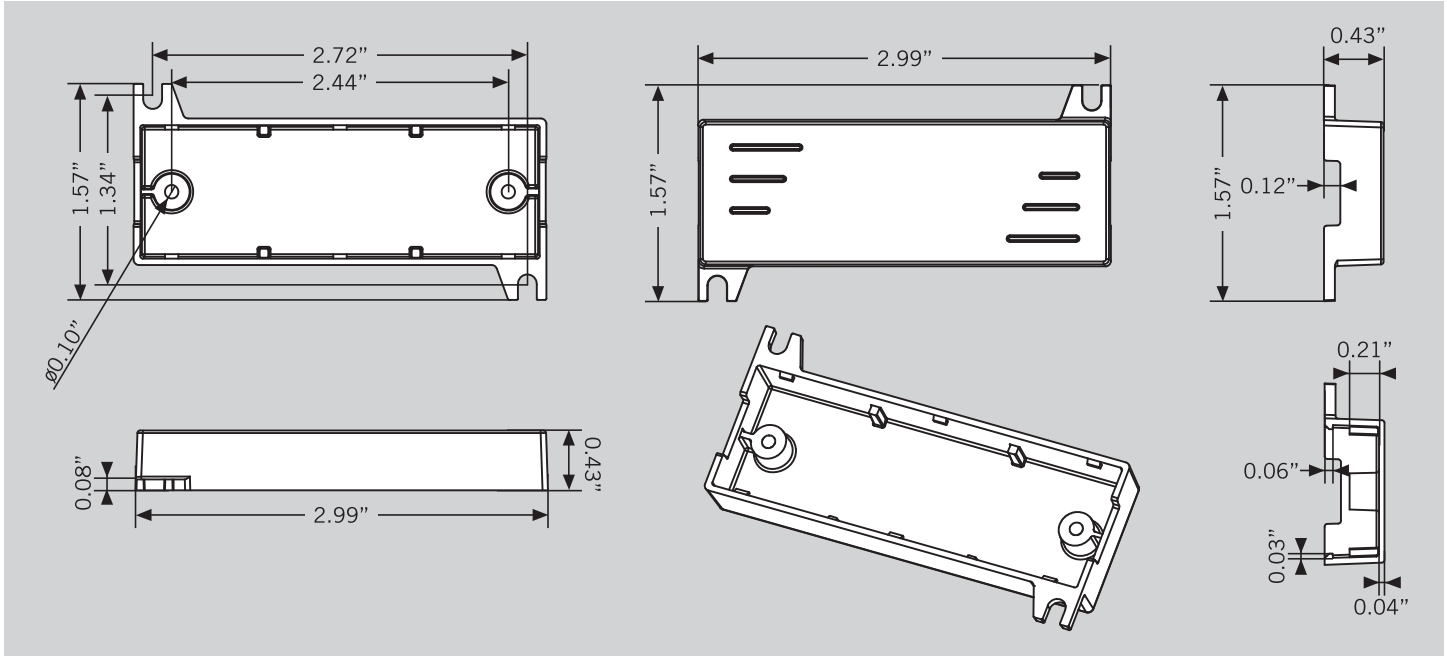

PHOTOCELL WIRING DIAGRAM (WITH DIMMER SWITCH)

KT-WPLED-PS-UV-KO

DAWN TO DUSK PHOTOCELL

DIMENSIONS

TOP

BOTTOM

KT-WPLED-PS-UV-KO

DAWN TO DUSK PHOTOCELL

ORDERING INFORMATION

| CATALOG NUMBER | CARTON QTY. | EASY CODE | UPC |
|-------------------|-------------|-----------|--------------|
| KT-WPLED-PS-UV-KO | TBD | DLU-58 | 843654129198 |

CATALOG NUMBER BREAKDOWN