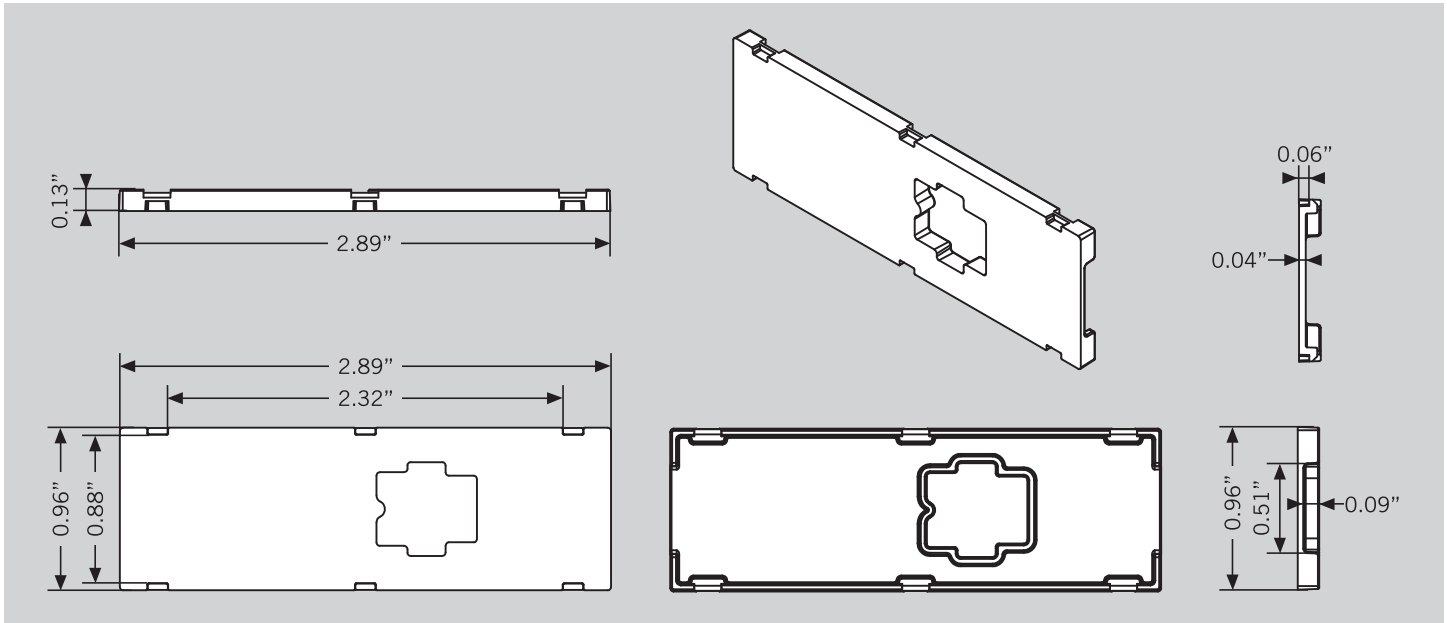

PHOTOCELL WIRING DIAGRAM (WITH DIMMER SWITCH)

KT-WPLED-PS-UV-KO

DAWN TO DUSK PHOTOCELL

DIMENSIONS

TOP

BOTTOM

KT-WPLED-PS-UV-KO

DAWN TO DUSK PHOTOCELL

ORDERING INFORMATION

| CATALOG NUMBER | CARTON QTY. | EASY CODE | UPC |
|-------------------|-------------|-----------|--------------|
| KT-WPLED-PS-UV-KO | TBD | DLU-58 | 843654129198 |

CATALOG NUMBER BREAKDOWN