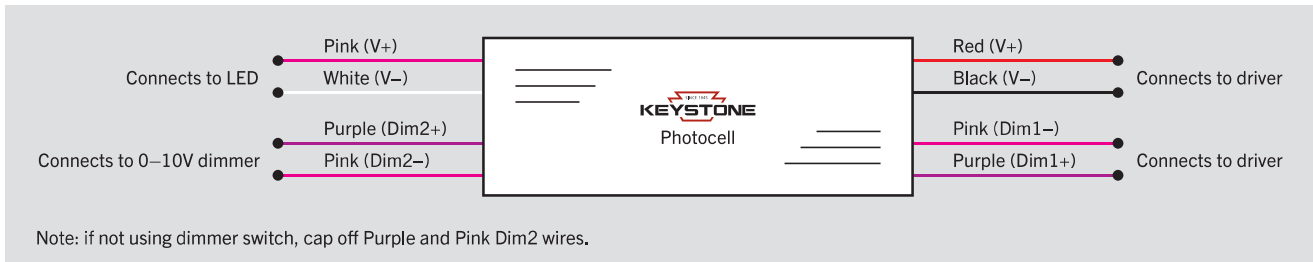

PHOTOCELL WIRING DIAGRAM (WITH DIMMER SWITCH)