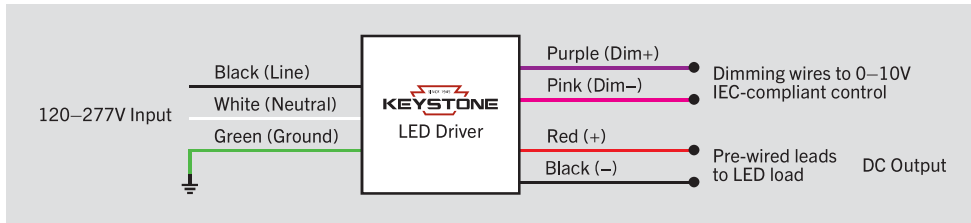

KT-WPLED-PS-UV-KO

DAWN TO DUSK PHOTOCELL

DESCRIPTION

Dawn to Dusk Photocell designed for Full Cutoff Wall Packs (M2 housing). Installs behind translucent KO on housing.

GENERAL SETUP INSTRUCTIONS

GENERAL WIRING DIAGRAM